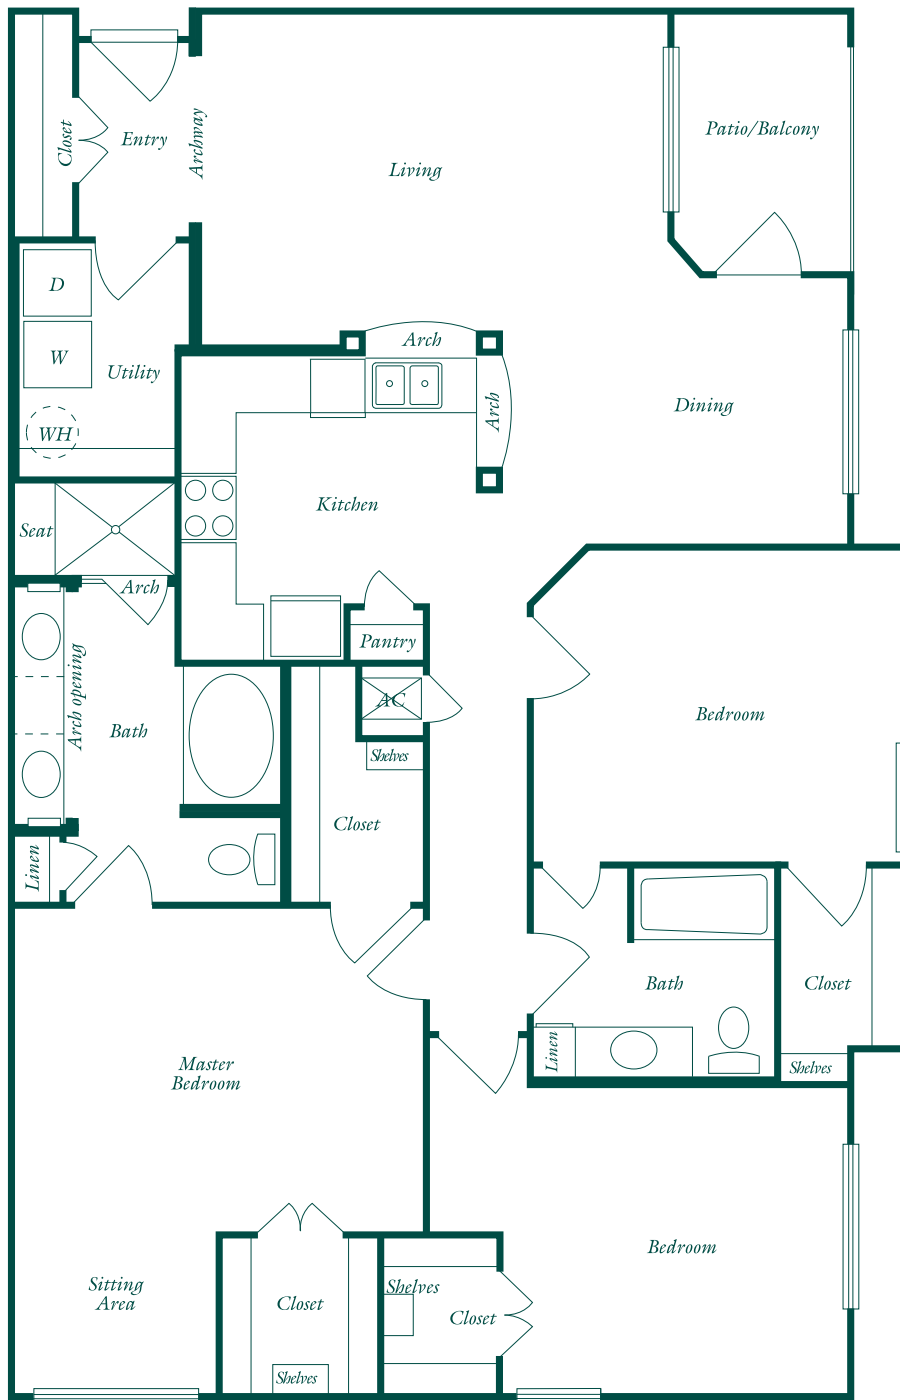

Floor Plan G

3 BEDROOM ♦ 2 BATH ♦ SITTING ♦ 1552 SQ. FT

Location of patio doors and windows may vary based on building type and floor level.

5151 Edloe ♦ Houston, Texas 77005 ♦ (713)592-5200