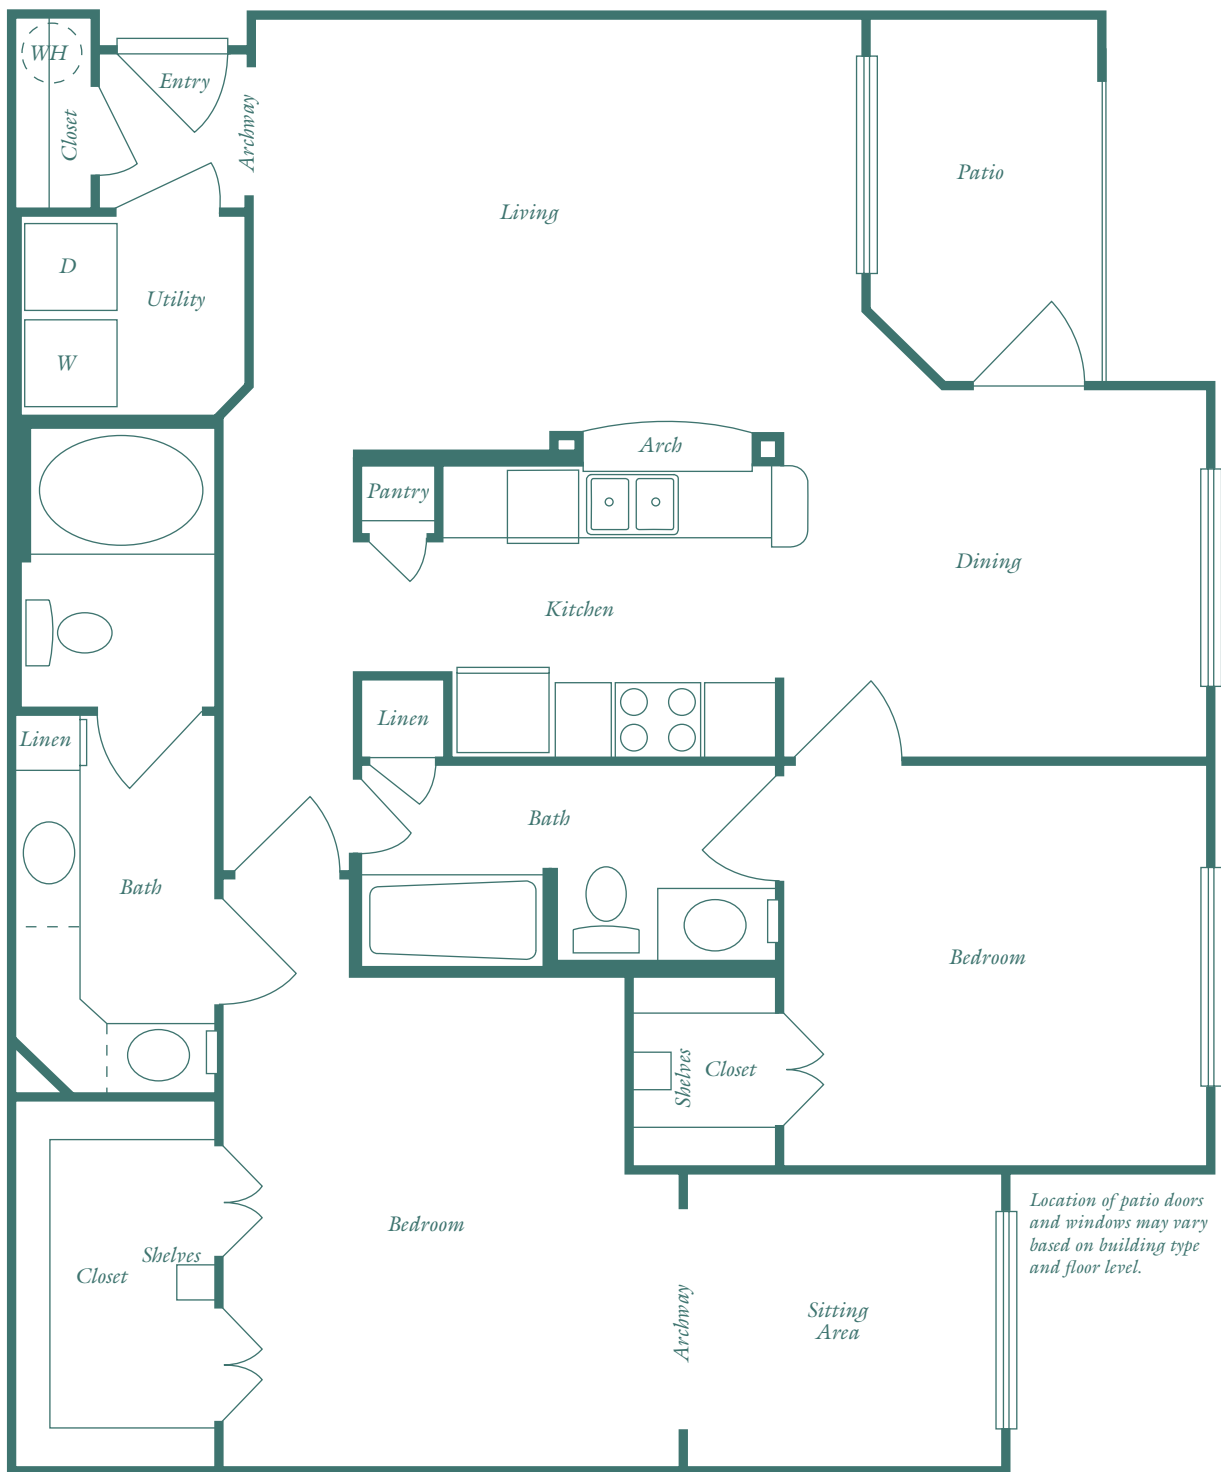

# Floor Plan F

2 BEDROOM ♦ 2 BATH ♦ SITTING ♦ 1220 SQ. FT.

Scale 3/16 inch = 1 foot

Location of patio doors and windows may vary based on building type and floor level.

5151 Edloe ♦ Houston, Texas 77005 ♦ (713) 592-5200