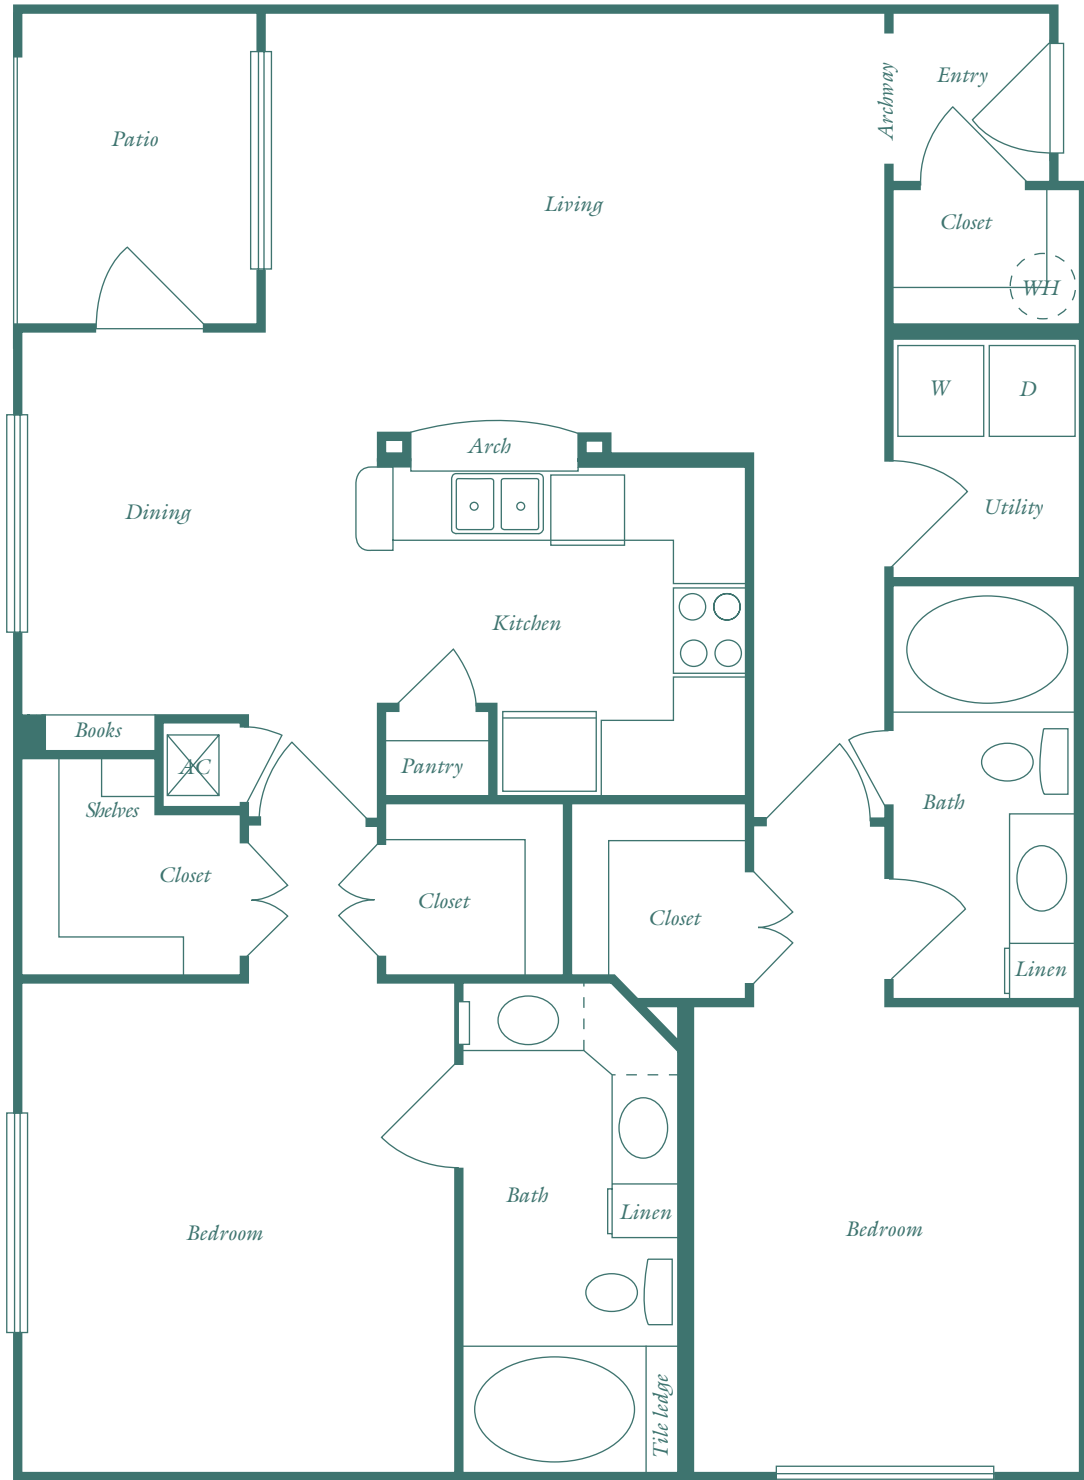

Floor Plan E

2 BEDROOM ♦ 2 BATH ♦ 1165 SQ. FT.

Scale 3/16 inch = 1 foot

Location of patio doors and windows may vary based on building type and floor level.

The Village at WEST UNIVERSITY 5151 Edloe ♦ Houston, Texas 77005 ♦ (713)592-5200