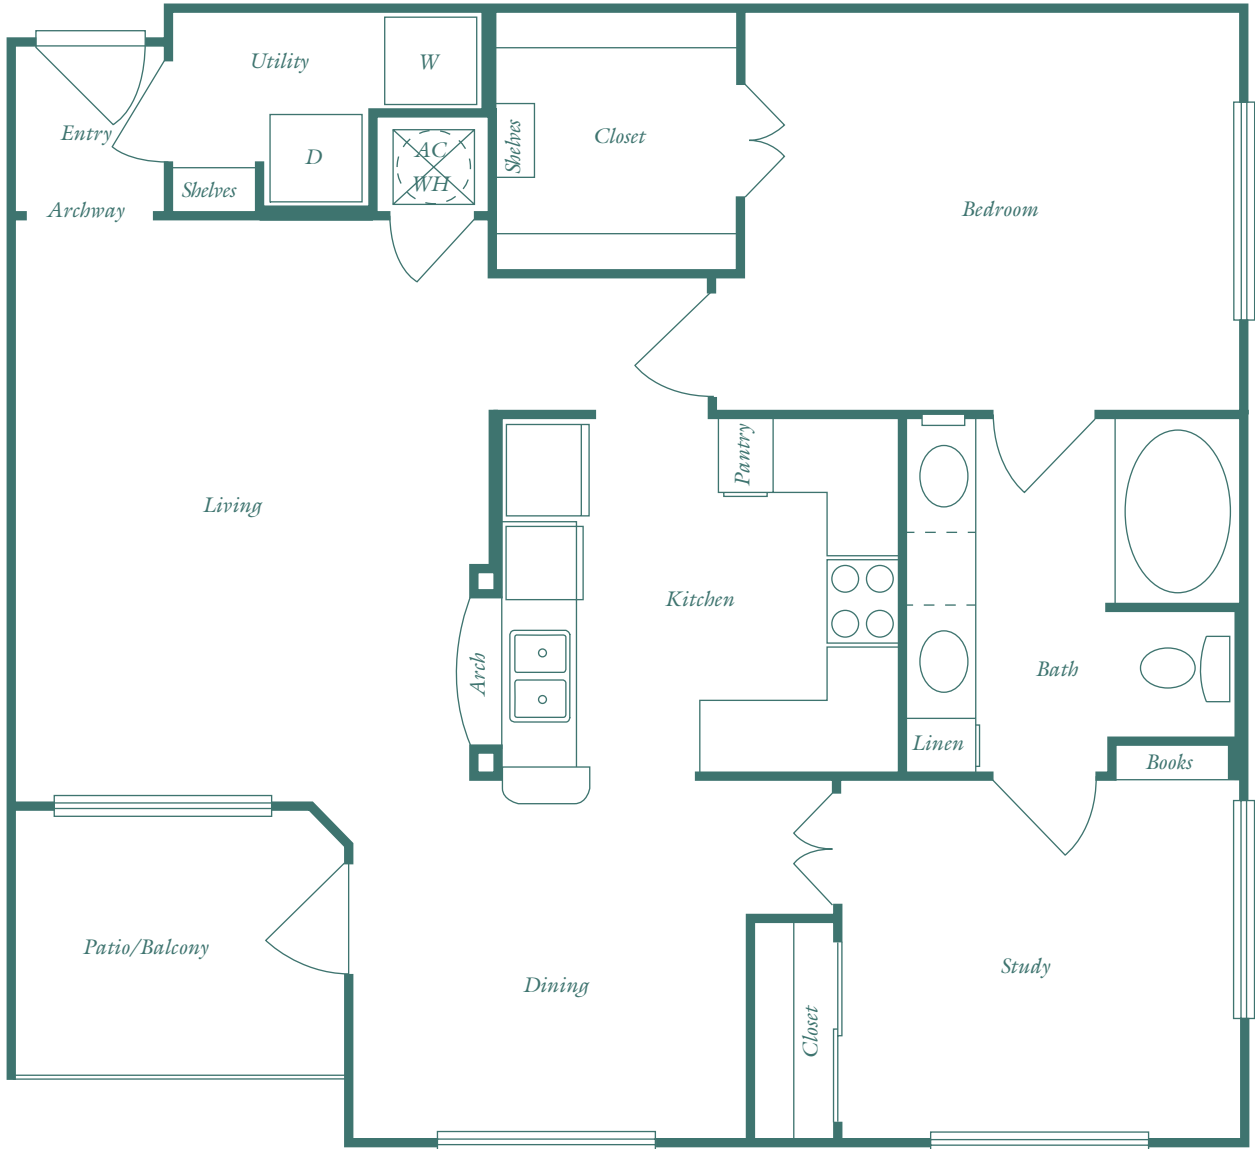

# Floor Plan D

1 BEDROOM ♦ 1 BATH ♦ STUDY ♦ 1016 SQ. FT.

Scale 3/16 inch = 1 foot

Location of patio doors and windows may vary based on building type and floor level.