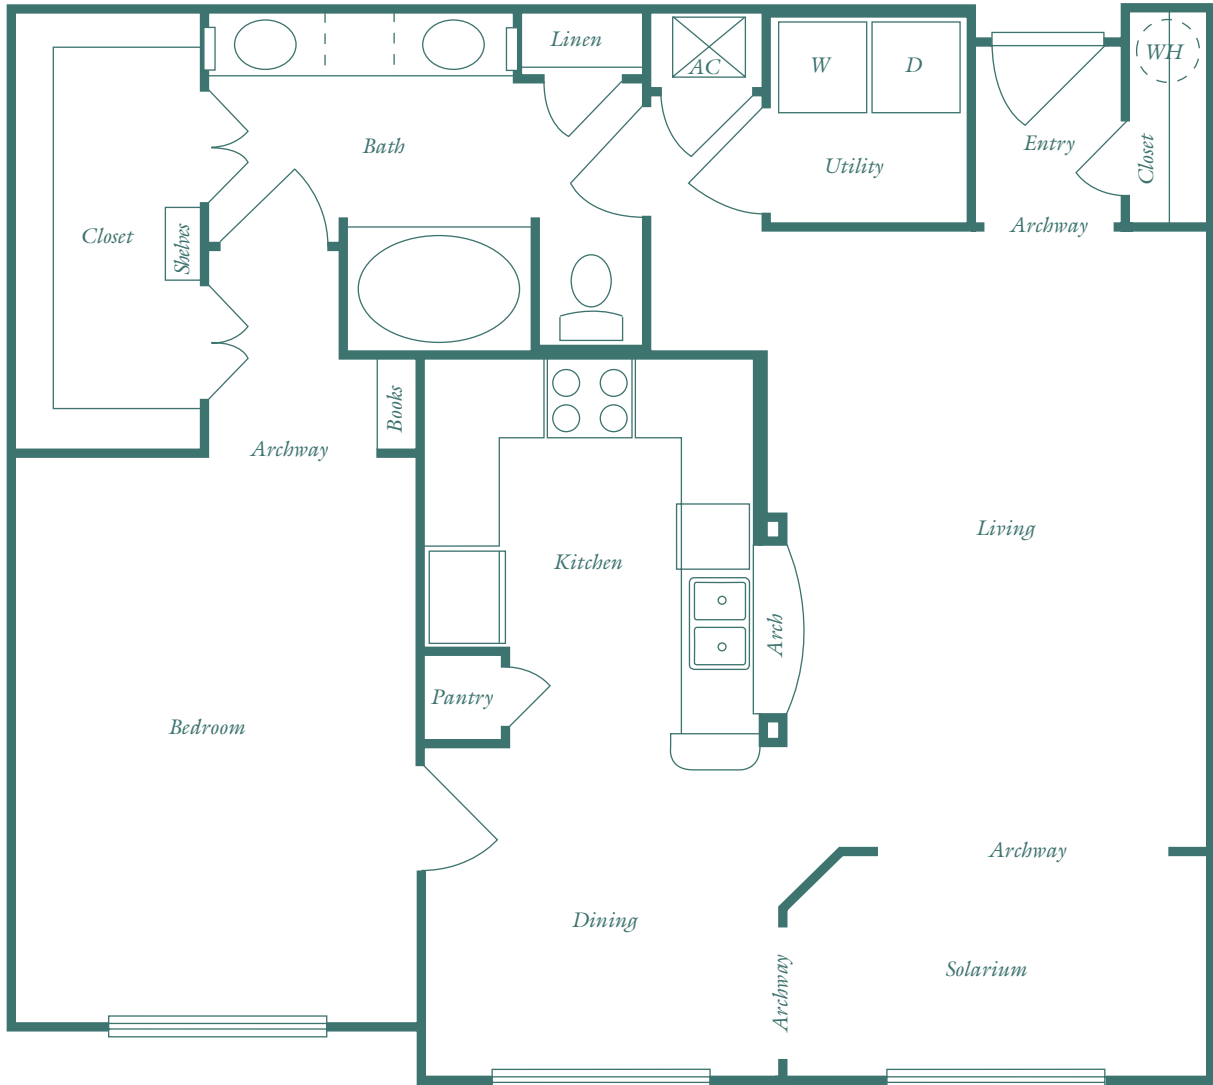

Floor Plan C1

1 BEDROOM ♦ 1 BATH ♦ SOLARIUM ♦ 984 SQ. FT.

Scale 3/16 inch = 1 foot

Location of patio doors and windows may vary based on building type and floor level.