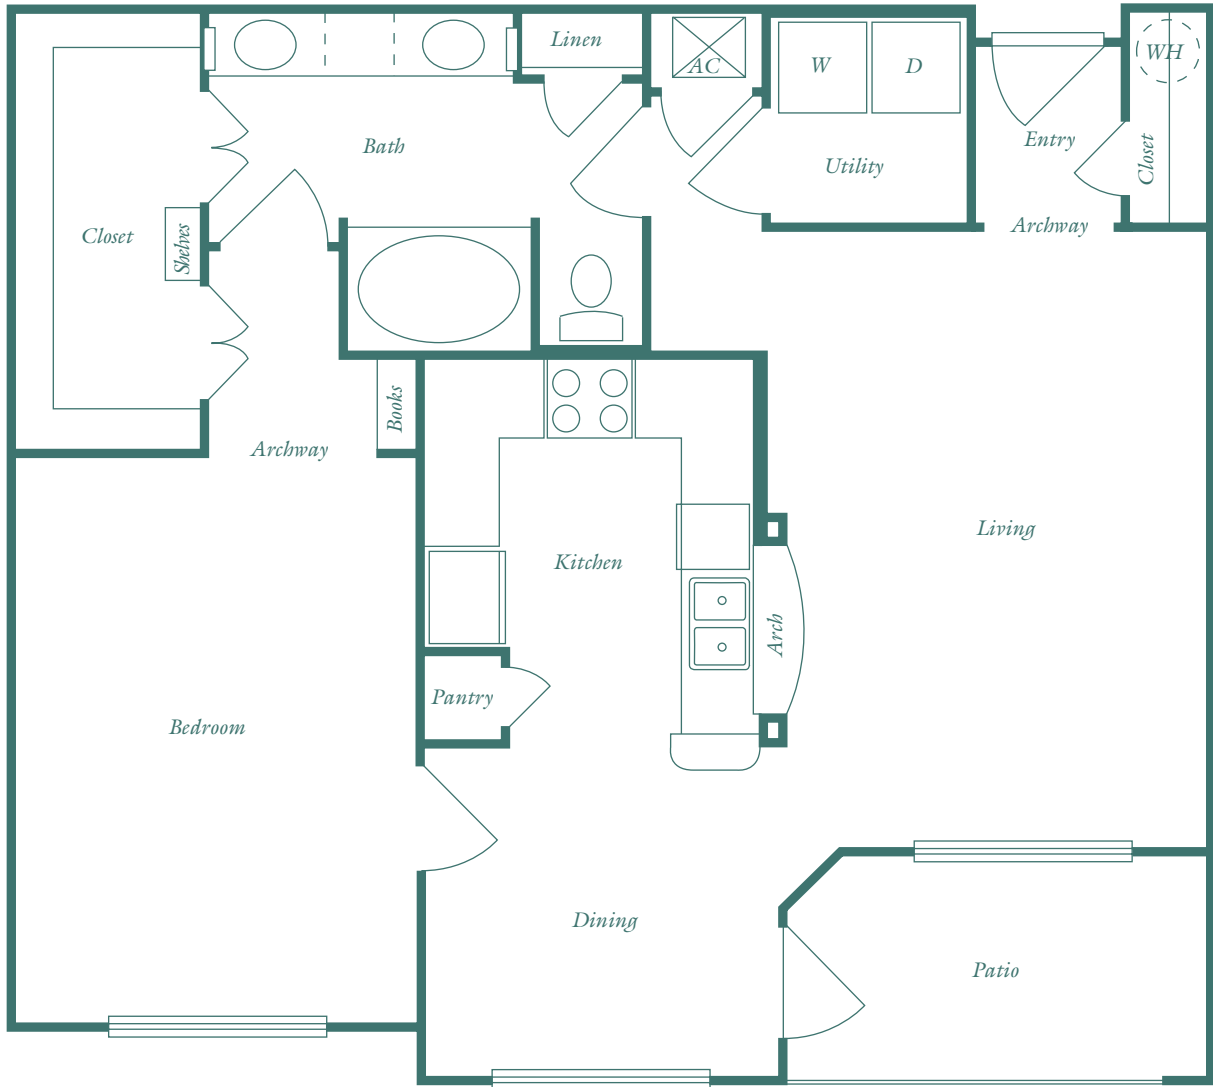

Floor Plan C

1 BEDROOM ♦ 1 BATH ♦ 910 SQ. FT.

Scale 3/16 inch = 1 foot

Location of patio doors and windows may vary based on building type and floor level.