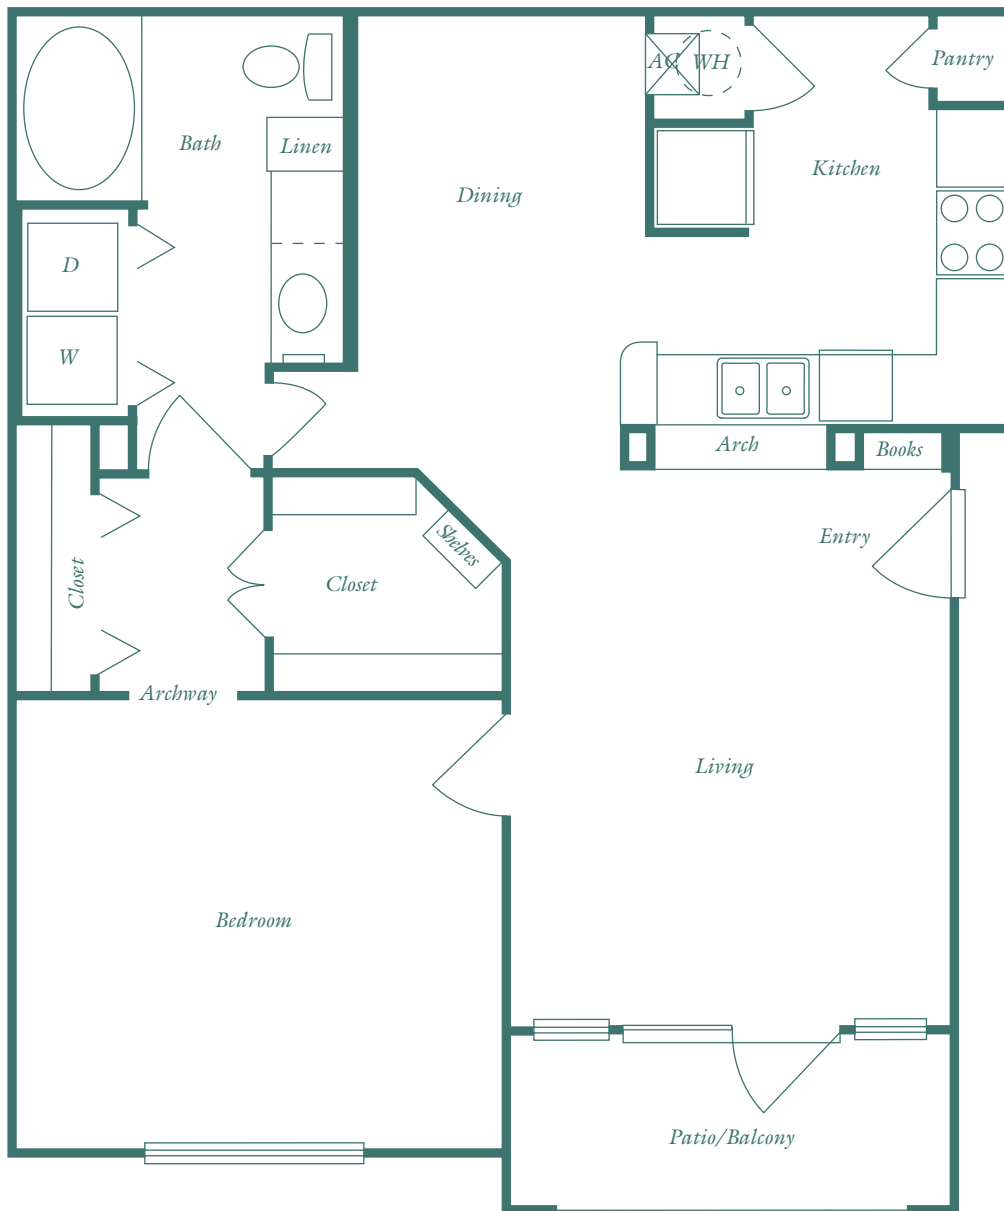

Floor Plan B

1 BEDROOM ♦ 1 BATH ♦ 821 SQ. FT.

Scale 3/16 inch = 1 foot

Location of patio doors and windows may vary based on building type and floor level.