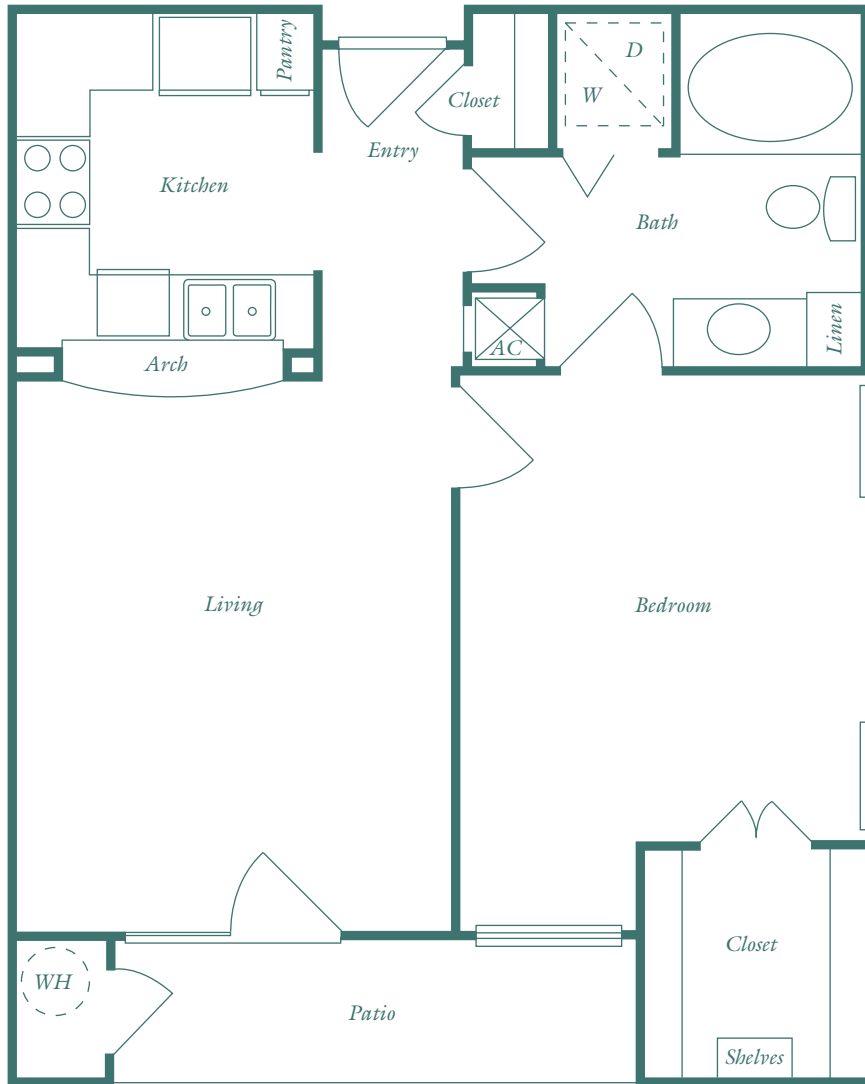

Floor Plan A

1 BEDROOM ♦ 1 BATH ♦ 652 SQ. FT.

Scale 3/16 inch = 1 foot

Location of patio doors and windows may vary based on building type and floor level.